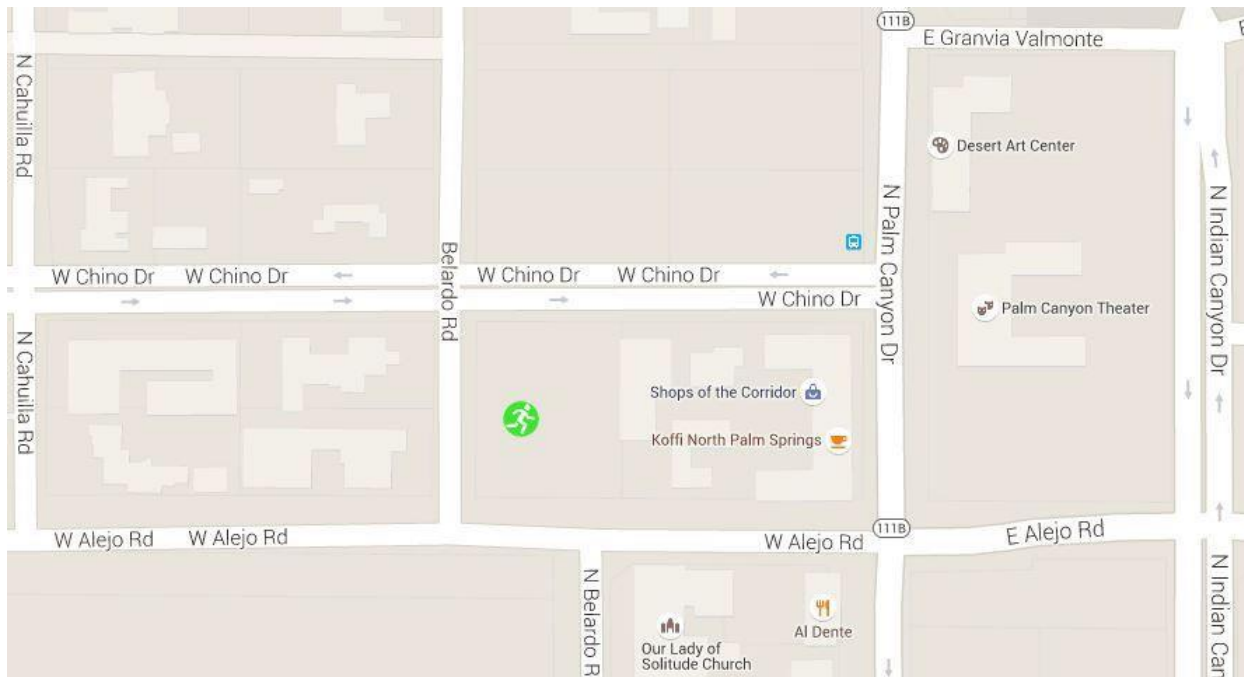

Pride Run & Walk Palm Springs

Saturday, November 4, 2017

Location & Times

Location

The event is located in the parking lot on the east side of N Belardo Rd between W Chino Dr and W Alejo Rd behind The Corridor Complex. W Chino Dr will be closed for the event.

Old Las Palmas District
500 Block of N Belardo Rd
Palm Springs, CA 92262

Directions from North Palm Springs Area

Palm Canyon Dr or Indian Canyon Dr south to Alejo Rd.

Directions from South Palm Springs Area

Indian Canyon Dr or Belardo Rd north to Alejo Rd.

Directions from East Palm Springs Area

West on Alejo Rd.

Directions from Los Angeles

From highway I-10 exit CA-111 N Palm Canyon Dr, head south on N Palm Canyon Dr. At N Palm Canyon Dr and E Vista Chino continue south on CA-111B N Palm Canyon Dr to W Alejo Rd. Head west on W Alejo Rd to N Belardo Rd.

Directions from Phoenix

From highway I-10 exit CA-111 E Vista Chino, head west on E Vista Chino to CA-111B N Palm Canyon Dr. Head south on N Palm Canyon Dr to W Alejo Rd. Head west on W Alejo Rd to N Belardo Rd.